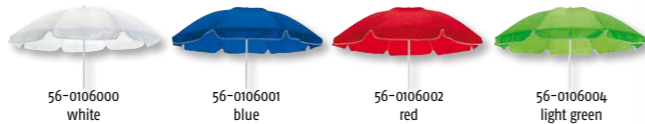

56-0106000
white

perfect sun protection