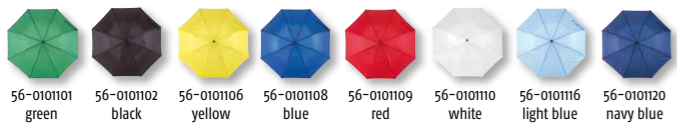

Foldable UMBRELLAS

Pocket umbrella **REGULAR** with manual opener, 2-section metal shaft and metal ribs, black plastic handle with a polyester canopy, closure with Velcro

Packing:	12/60 pcs.
Type of fabric:	Polyester
Diameter:	Ø85 cm
Length:	31-53 cm
Rib length:	47 cm
Number of segments:	8

Branding:
Silkscreen: ☒ 230/170 x 140 mm S1+H6 (6)